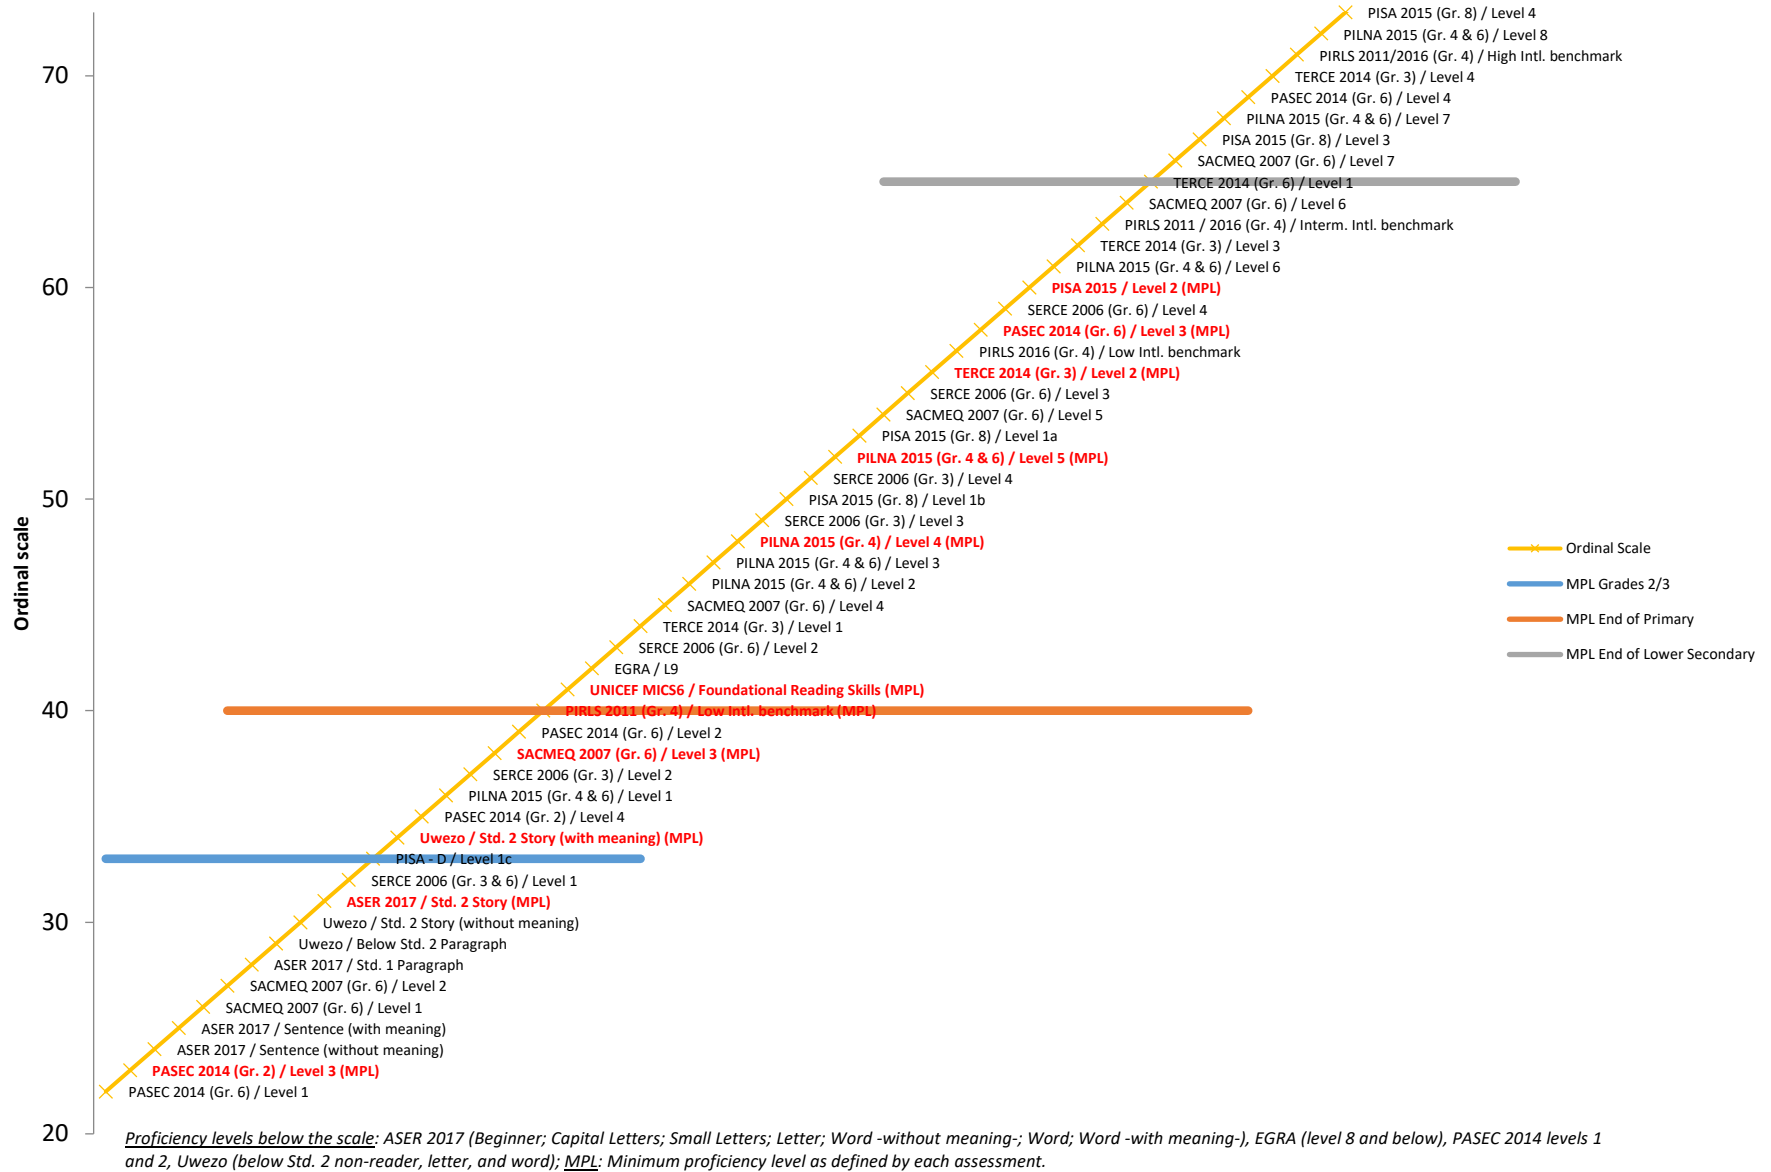

Proficiency scale on reading and the Minimum proficiency levels (MPL)

Proficiency scale on mathematic and the Minimum proficiency levels (MPL)

Proficiency levels below the scale: all proficiency levels from ASER 2017, EGMA, Uwezo and UNICEF MICS6; PASEC 2014 Grade 2 (below level 1); MPL: Minimum proficiency level as defined by each assessment.