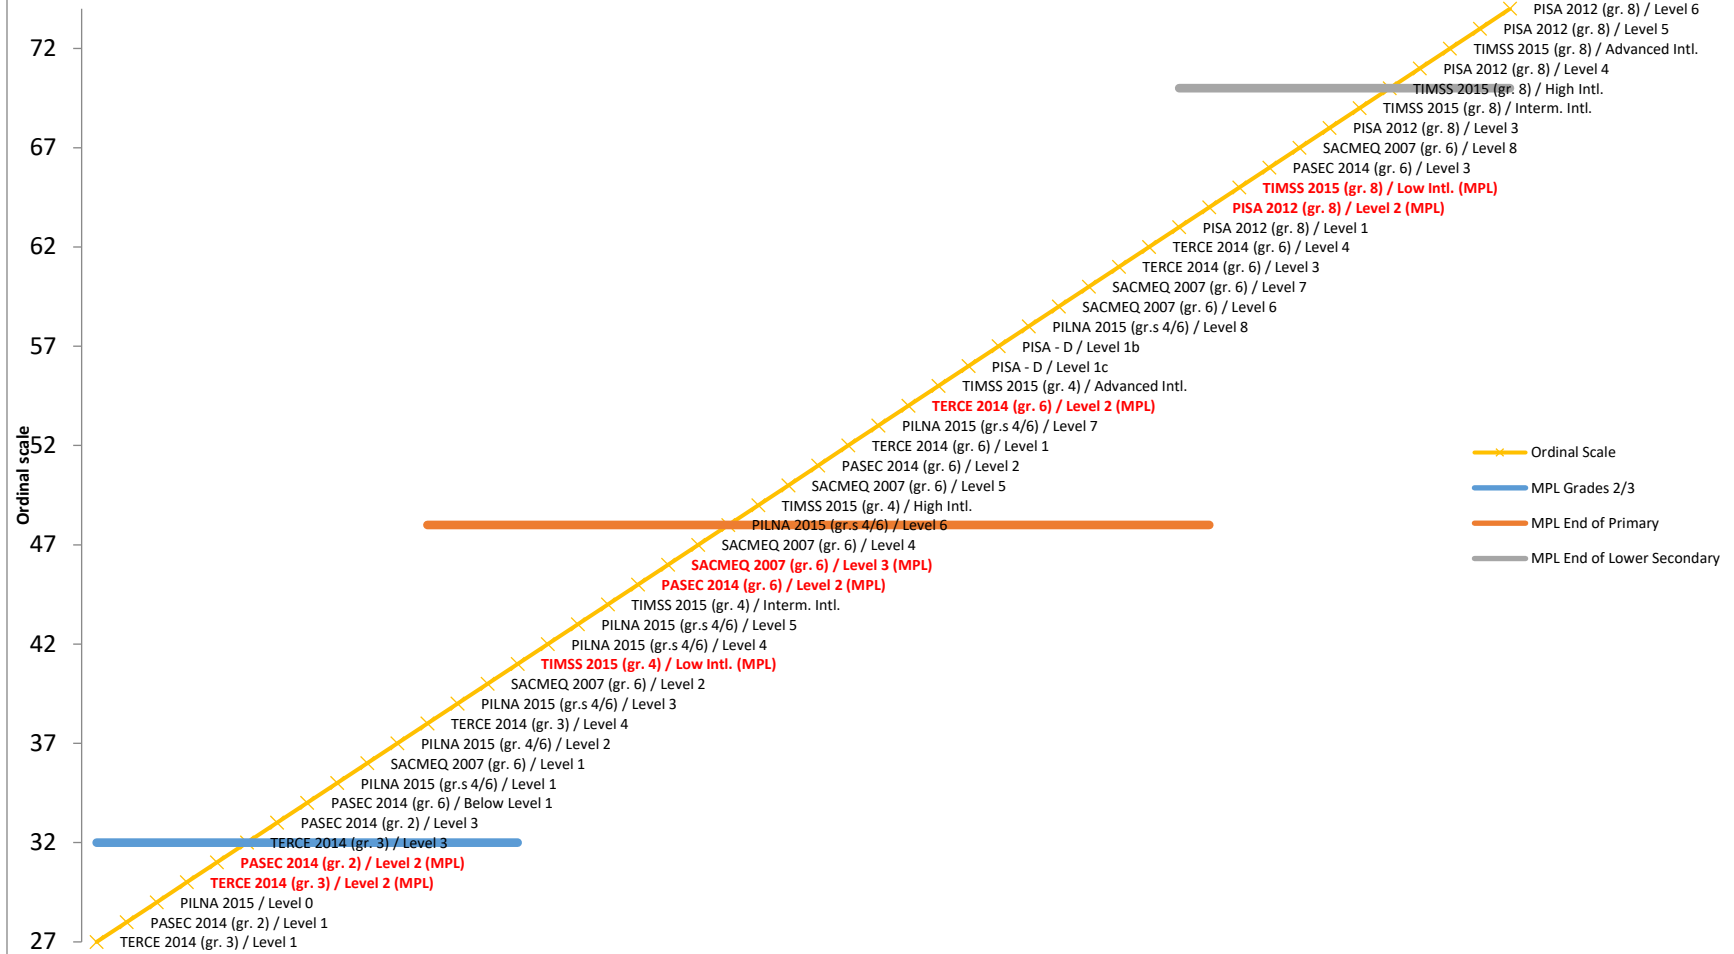

Proficiency scale on reading and the Minimum proficiency levels (MPL)

Proficiency scale on mathematic and the Minimum proficiency levels (MPL)

Proficiency levels below the scale: all proficiency levels from ASER 2017, EGMA, Uwezo and UNICEF MICS6; PASEC 2014 Grade 2 (below level 1); MPL: Minimum proficiency level as defined by each assessment.